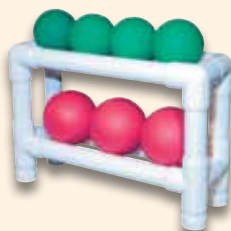

Therapy Ball Storage

Model: CR1

Corner Ball Rack

- ◆ Convenient wall storage
- ◆ Made for 90° corner walls
- ◆ 19" W x 19" D x 2" H
- ◆ Ships parcel freight
- ◆ Furniture-grade PVC tubing
- ◆ Save extra, buy in pairs (CR2)

Model: SR6

2 Shelf Stationary Rack

- ◆ Easy assembly
- ◆ 62" W x 18" D x 30" H
- ◆ Ships parcel freight
- ◆ Furniture-grade PVC tubing
- ◆ 6 ball capacity

Wall Face Models

Wall Ball Rack

- ◆ Convenient wall storage
- ◆ Made for wall face
- ◆ Ships parcel freight
- ◆ Furniture-Grade PVC tubing
- ◆ Save extra, buy in pairs(WM2)
- Model **WM1**: 19"W x 18"D x 2"H (1 ball)
- Model **WM5**: 58"W x 18"D x 2"H (2 ball)
- Model **WM7**: 64"W x 18"D x 2"H (3 ball)
- Model **WM9**: 107"W x 18"D x 2"H (4 ball)

Model: SW2

Softweight Ball Rack

- ◆ Convenient softweight storage
- ◆ Floor or table mount
- ◆ 18" W x 6" D x 12" H
- ◆ Ships parcel freight
- ◆ Furniture-Grade PVC tubing
- ◆ Holds 6+ Softweights

Model: SR3107

3 Shelf Stationary Rack

- ◆ Furniture-grade PVC tubing
- ◆ 12 ball capacity
- ◆ 107" W x 18" D x 56" H
- ◆ Ships parcel freight

Model: MSR60

Mobile 3 Shelf Ball Rack

- ◆ 3" swivel caster
- ◆ Easy assembly
- ◆ 62" W x 22" D x 62" H
- ◆ Ships parcel freight
- ◆ Furniture-grade PVC tubing