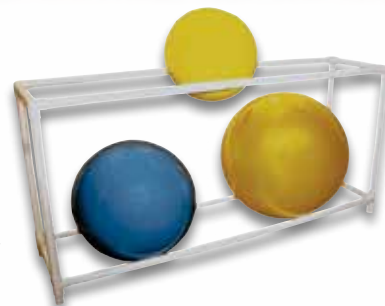

Therapy Ball Storage

Model: CR1

Corner Ball Rack

- ◆ Convenient wall storage
- ◆ Made for 90° corner walls
- ◆ 19" W x 19" D x 2" H
- ◆ Ships parcel freight
- ◆ Furniture-grade PVC tubing
- ◆ Save extra, buy in pairs (CR2)

Model: SR6

2 Shelf Stationary Rack

- ◆ Easy assembly
- ◆ 62" W x 18" D x 30" H
- ◆ Ships parcel freight
- ◆ Furniture-grade PVC tubing
- ◆ 6 ball capacity

Wall Face Models

Wall Ball Rack

- ◆ Convenient wall storage
- ◆ Made for wall face
- ◆ Ships parcel freight
- ◆ Furniture-Grade PVC tubing
- ◆ Save extra, buy in pairs(WM2)
- Model **WM1**: 19"W x 18"D x 2"H (1 ball)
- Model **WM5**: 58"W x 18"D x 2"H (2 ball)
- Model **WM7**: 64"W x 18"D x 2"H (3 ball)
- Model **WM9**: 107"W x 18"D x 2"H (4 ball)

Model: SW2

Softweight Ball Rack

- ◆ Convenient softweight storage
- ◆ Floor or table mount
- ◆ 18" W x 6" D x 12" H
- ◆ Ships parcel freight
- ◆ Furniture-Grade PVC tubing
- ◆ Holds 6+ Softweights

Model: SR3107

3 Shelf Stationary Rack

- ◆ Furniture-grade PVC tubing
- ◆ 12 ball capacity
- ◆ 107" W x 18" D x 56" H
- ◆ Ships parcel freight

Model: MSR60

Mobile 3 Shelf Ball Rack

- ◆ 3" swivel caster
- ◆ Easy assembly
- ◆ 62" W x 22" D x 62" H
- ◆ Ships parcel freight
- ◆ Furniture-grade PVC tubing