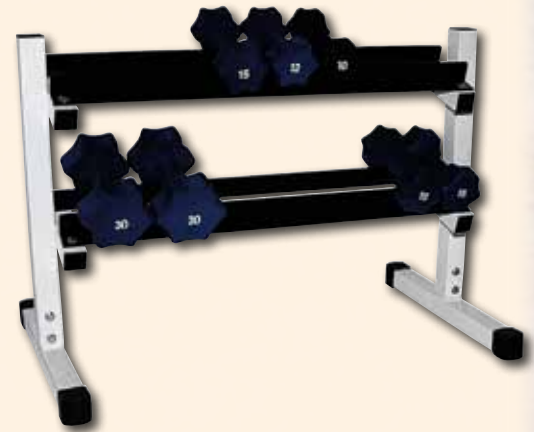

Dumbbell Racks

Model: HWR27

3 Tier Dumbbell Rack

- ◆ 36" W x 12" D x 22" H
- ◆ 200 lb. Capacity
- ◆ Steel construction
- ◆ Ships parcel freight, unassembled
- ◆ Gray powdercoat finish
- ◆ Holds 20+ small dumbbells

Model: VWR30

Dumbbell Wall Rack

- ◆ 3" W x 3" D x 48" H
- ◆ 60 lb. Capacity
- ◆ Welded Steel construction
- ◆ Ships parcel freight
- ◆ Gray powdercoat finish
- ◆ Holds 10 small dumbbells

Model: HWR60

Heavy Duty 2 Shelf Rack

- ◆ 36" W x 12" D x 24" H
- ◆ 300 lb. Capacity
- ◆ Steel construction
- ◆ Ships parcel freight, unassembled
- ◆ White/black painted finish
- ◆ Holds 20+ large dumbbells

Model: VFR20

Dumbbell Tower Rack

- ◆ 31" W x 24" D x 47" H
- ◆ 150 lb. Capacity
- ◆ Welded Steel construction
- ◆ Ships parcel freight
- ◆ Gray powdercoat finish
- ◆ Holds 20 small dumbbells
- ◆ Stable "A-Frame" design

Jumbo Tower Rack

- ◆ 31" W x 24" D x 51" H
- ◆ 250 lb. Capacity
- ◆ Welded Steel construction
- ◆ Ships parcel freight
- ◆ Gray/white finish
- ◆ Holds 20 small dumbbells
- ◆ Stable "A-Frame" design