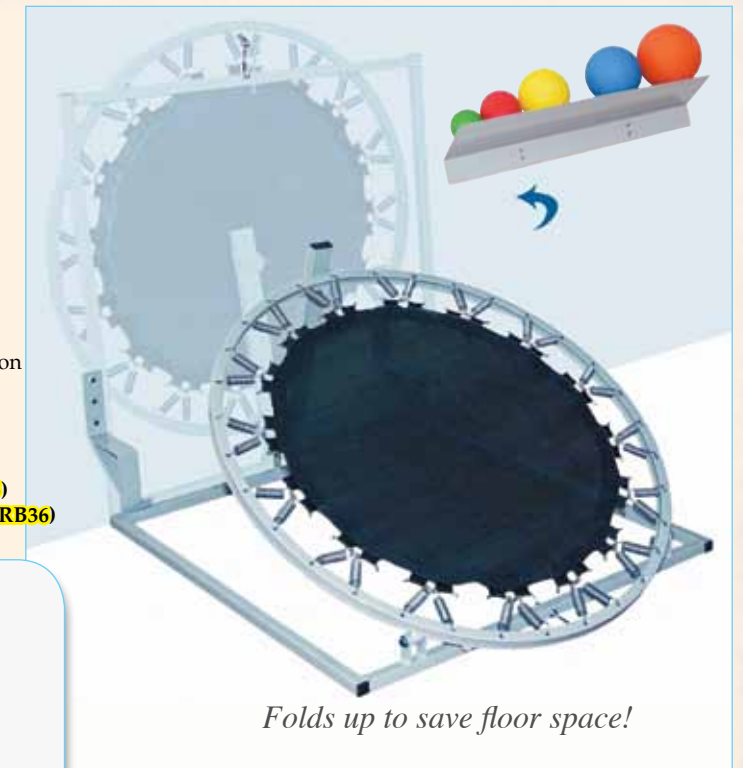

Plyometric Rebounders

Model: BAY67

Deluxe Square Rebounder

- ◆ Welded 14 ga. steel construction
- ◆ White powdercoat finish
- ◆ 300 lb. capacity
- ◆ Level position for jogging/balance
- ◆ Assist handle with padded grips
- ◆ Quick adjustment to 7 positions
- ◆ 40 Active-Coil springs
- ◆ Grade "A" Permatron® mat
- ◆ Ships motor freight
- ◆ 41" W x 59" D x 45" H
- ◆ Easy-reach ball storage rack
- ◆ Set of 5 medicine balls (MBS5)
- ◆ Available less rack & balls (SQ64)

Model: BAY500

Heavy-Duty Square Rebounder

- ◆ 350 lb. capacity
- ◆ Welded 11 ga. steel construction
- ◆ Black powdercoat finish
- ◆ Quick adjustment to 5 positions
- ◆ Angles: 0°, 17°, 25°, 37° and 46°
- ◆ Ships motor freight
- ◆ Built-in assist handle
- ◆ A tireless throwing partner
- ◆ Grade "A" Permatron® mat
- ◆ Stainless mat-to-spring clips
- ◆ 41" W x 46" D x 45" H
- ◆ Easy-reach ball storage rack
- ◆ 40 Active-Coil helical springs
- ◆ Set of 5 medicine balls (MBS5)
- ◆ Available less rack & balls (SQ99)

Model: BAY32

Wallbouncer

- ◆ Welded steel construction
- ◆ Gray powdercoat finish
- ◆ Fixed angle, no jogging position
- ◆ Ships parcel freight
- ◆ 37" W x 48" D x 24" H
- ◆ Folds up to wall after use
- ◆ Includes wall rack
- ◆ Set of 5 medicine balls (MBS5)
- ◆ Available less rack & balls (WRB36)

Folds up to save floor space!

Medicine Balls

- ◆ Color-coded by weight
- ◆ Easy grip texture
- ◆ Ball Set MBS5 shown on MBR60
- ◆ Sizes available:

(MB1) 1.1 lb.
500 gm., 4" dia.

(MB2) 2.2 lb.
1000 gm., 5" dia.