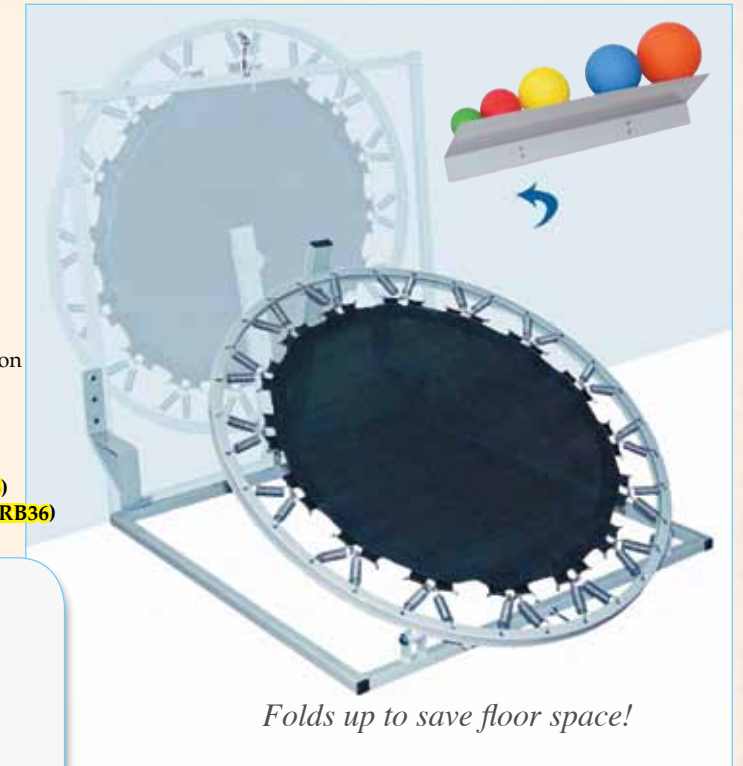

### Deluxe Square Rebounder

- ◆ Welded 14 ga. steel construction
- ◆ White powdercoat finish
- ◆ 300 lb. capacity
- ◆ Level position for jogging/balance
- ◆ Assist handle with padded grips
- ◆ Quick adjustment to 7 positions
- ◆ 40 Active-Coil springs
- ◆ Grade "A" Permatron® mat
- ◆ Ships motor freight
- ◆ 41" W x 59" D x 45" H
- ◆ Easy-reach ball storage rack
- ◆ Set of 5 medicine balls (MBS5)
- ◆ Available less rack & balls (SQ64)

## Model: BAY500

### Heavy-Duty Square Rebounder

- ◆ 350 lb. capacity
- ◆ Welded 11 ga. steel construction
- ◆ Black powdercoat finish
- ◆ Quick adjustment to 5 positions
- ◆ Angles: 0°, 17°, 25°, 37° and 46°
- ◆ Ships motor freight
- ◆ Built-in assist handle
- ◆ A tireless throwing partner
- ◆ Grade "A" Permatron® mat
- ◆ Stainless mat-to-spring clips
- ◆ 41" W x 46" D x 45" H
- ◆ Easy-reach ball storage rack
- ◆ 40 Active-Coil helical springs
- ◆ Set of 5 medicine balls (MBS5)
- ◆ Available less rack & balls (SQ99)

### Wallbouncer

- ◆ Welded steel construction
- ◆ Gray powdercoat finish
- ◆ Fixed angle, no jogging position
- ◆ Ships parcel freight
- ◆ 37" W x 48" D x 24" H
- ◆ Folds up to wall after use
- ◆ Includes wall rack
- ◆ Set of 5 medicine balls (MBS5)
- ◆ Available less rack & balls (WRB36)